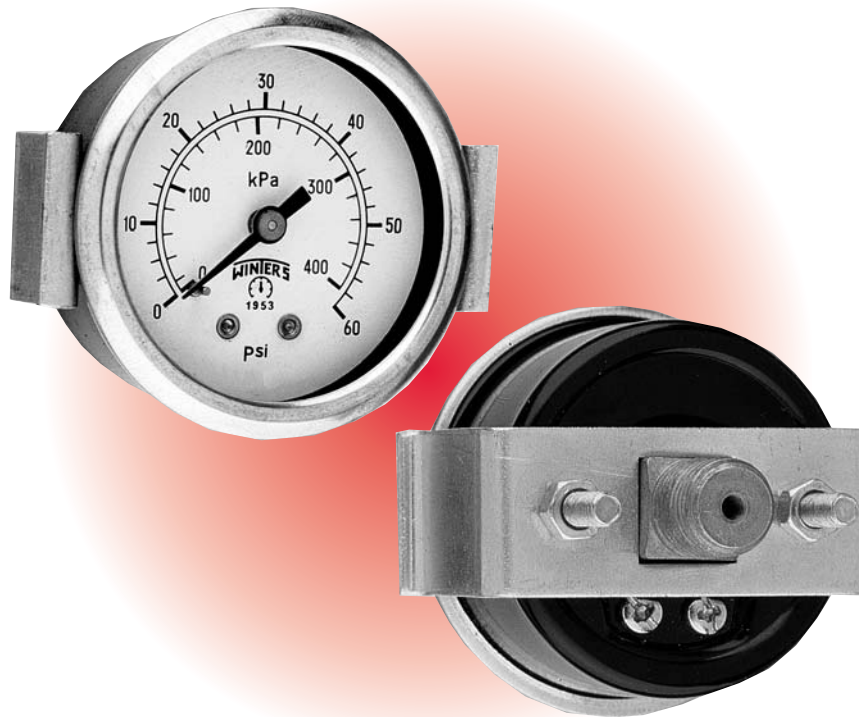

## Description

Winters' Panel Mounted Economy Gauges are designed for use in applications where an inexpensive u-clamp gauge is required. Applications include the measurement of air, oil, water and other pressure media which have no effect on brass.

The instrument is secured to the panel by tightening an u-clamp to the back of the panel. Tightening the u-clamp pulls the face of the pressure gauge to the panel.

This panel mounted pressure instrument is available in various dial sizes and an accuracy of 3-2-3%. The Panel Mounted Economy Series is CRN registered.

## Specifications

<b>Dial:</b>	1 1/2" (40mm) , 2" (50mm), 2 1/2" (63mm) white aluminum with black and red markings
<b>Case:</b>	Steel, painted black
<b>Lens:</b>	1 1/2" (40mm), 2" (50mm), 2 1/2" (63mm) plastic
<b>Ring:</b>	1 1/2" (40mm), 2" (50mm) and 2 1/2" (63mm) stainless steel
<b>Pointer:</b>	Steel, painted black
<b>Socket:</b>	Brass
<b>Movement:</b>	Brass
<b>Connection:</b>	1/8" NPT or 1/4" NPT standard
<b>Bourdon Tube:</b>	Phosphor bronze
<b>Movement:</b>	Brass
<b>Welding:</b>	Silver alloy
<b>Over-pressure Limit:</b>	25% of full scale value
<b>Working Pressure:</b>	Maximum 75% of full scale value
<b>Ambient Temperature:</b>	-40°F to 150°F (-40°C to 65°C)
<b>Process Temperature:</b>	-40°F to 150°F (-40°F to 65°C)
<b>Accuracy:</b>	± 3%-2%-3% (ANSI/ASME Grade B)
<b>Protection:</b>	IP52