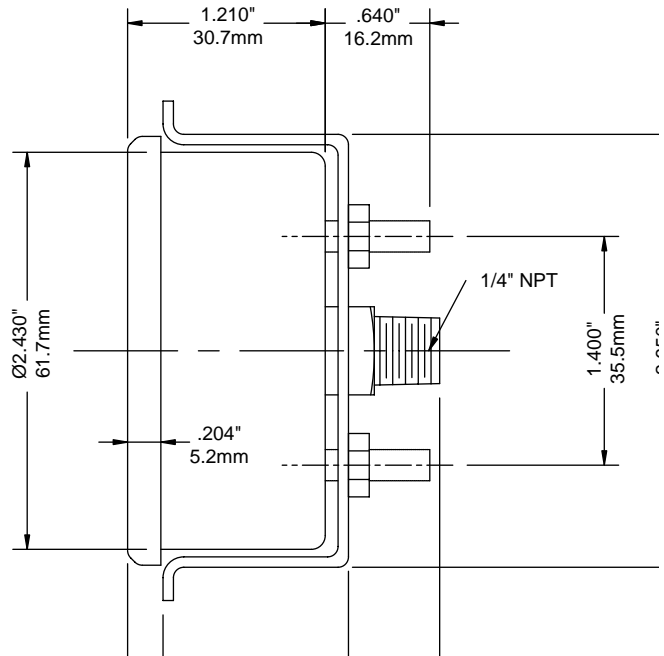

Panel Mounted Economy

2.5" Panel Mounted

Corporate Office: 121 Railside Road • Toronto • ON • M3A 1B2 • (416) 444-2345 • Fax: (416) 444-8979

U.S.A. Office: 600 Ensminger Road • Buffalo • NY • 14150 • (716) 874-8700 • Fax: (716) 874-8800

www.winters.com • 1-800-WINTERS (946-8377)

12/02