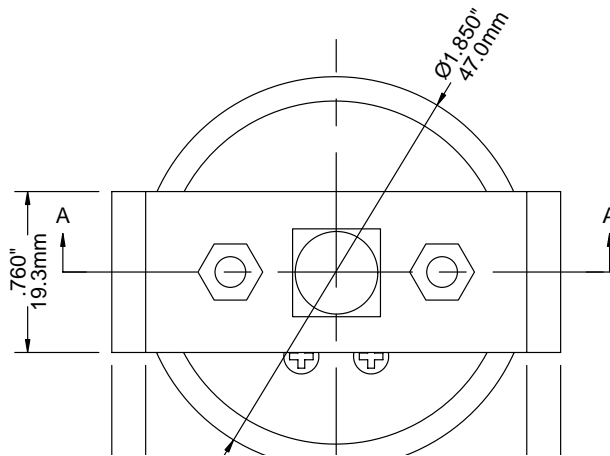

Panel Mounted Economy

1.5" Panel Mounted