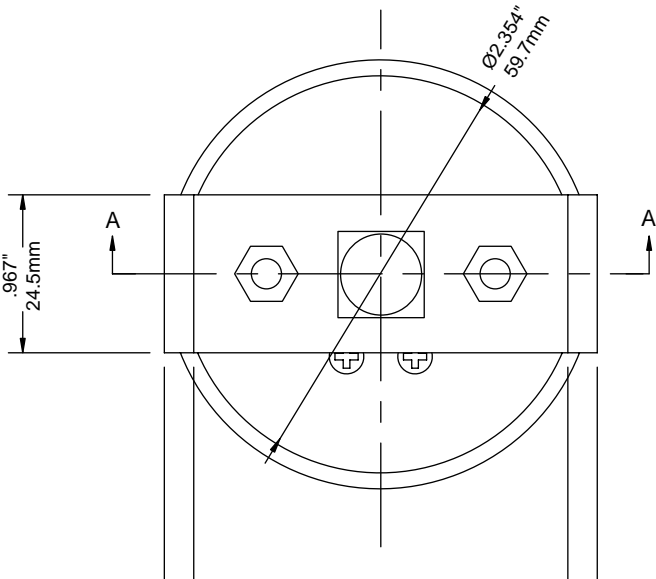

Panel Mounted Economy

2.5" Panel Mounted

Corporate Office: 121 Railside Road • Toronto • ON • M3A 1B2 • (416) 444-2345 • Fax: (416) 444-8979

U.S.A. Office: 600 Ensminger Road • Buffalo • NY • 14150 • (716) 874-8700 • Fax: (716) 874-8800

www.winters.com • 1-800-WINTERS (946-8377)

12/02