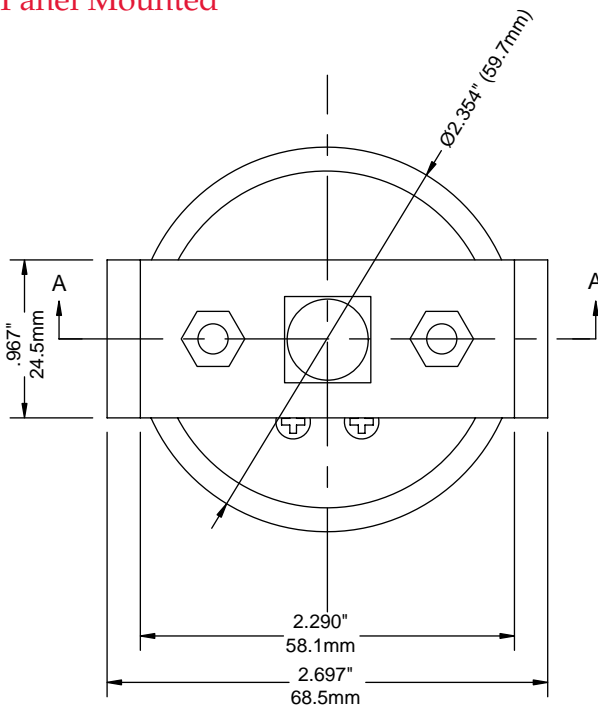

2" Panel Mounted

Corporate Office: 121 Railside Road • Toronto, ON, M3A 1B2 • 416-444-2345 • Fax: 416 444 8979

U.S.A. Office: 600 Ensminger Road • Buffalo, NY, 14150 • 716 874 8700 • Fax: 716-874-8800

www.winters.com • 1-800-WINTERS (946-8377)