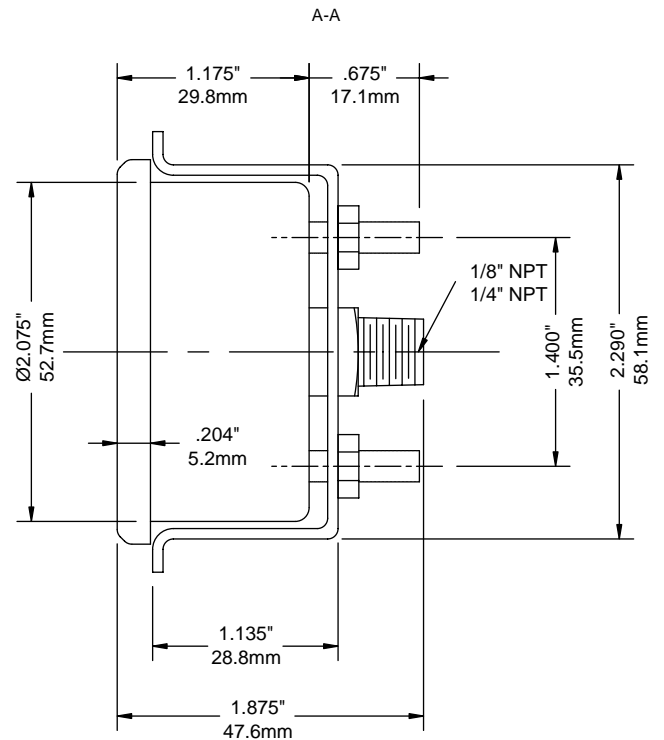

2" Panel Mounted

Corporate Office: 121 Railside Road • Toronto, ON, M3A 1B2 • 416-444-2345 • Fax: 416 444 8979

U.S.A. Office: 600 Ensminger Road • Buffalo, NY, 14150 • 716 874 8700 • Fax: 716-874-8800

www.winters.com • 1-800-WINTERS (946-8377)