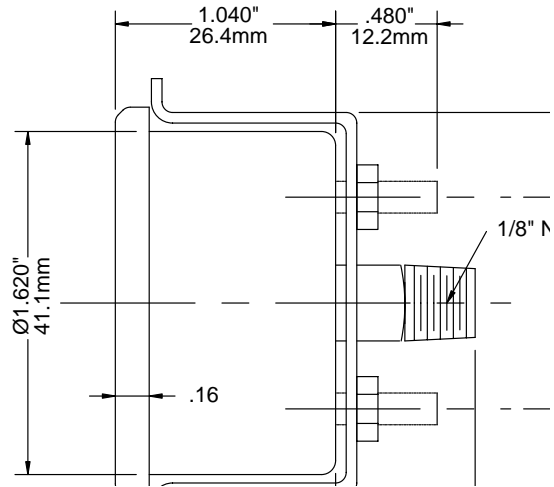

Panel Mounted Economy

1.5" Panel Mounted