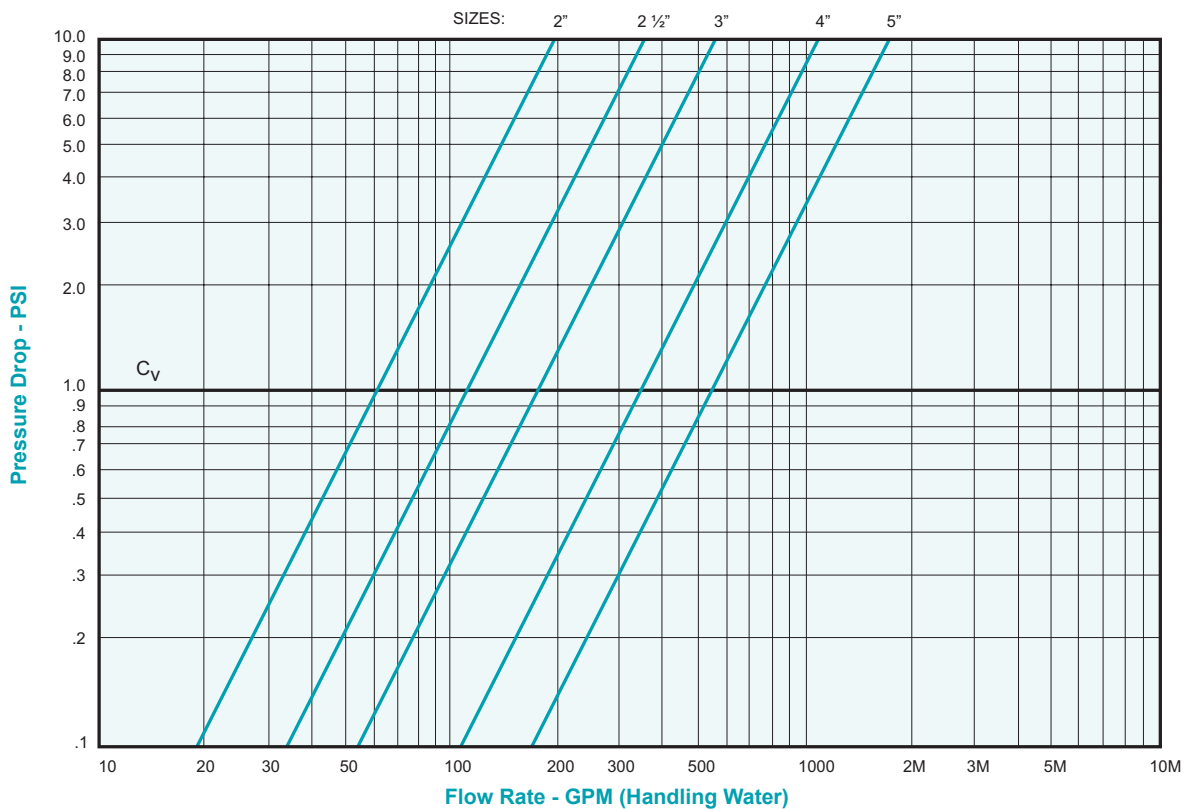

Pressure Drop Charts - Check Valves

DOUBLE DISC - WAFER CHECK VALVES (2" ~ 5") (CV41, CV42, CV44)

DOUBLE DISC - WAFER CHECK VALVES (8" ~ 12") (CV41, CV42, CV44)